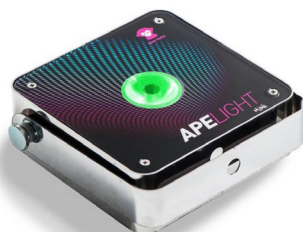

Each light (or set of lights) comes with the fully functional Ape Labs remote which controls grouping of lights, brightness, colour and colour transitions and the sound-to-light program. Only one remote is needed to control as many lights as you need in up to four independent groups within 1000ft range.

Product	Bulbs	Beam	Battery	Charging	Tourcase	Material	Size	Weight	Install
Maxi	3 x 15 Watt RGBW LED	90° Angle Rotation	Integrated NiMH Battery with 14+ Hours Power	Mains or Tourcase	12 pcs	Stainless Steel and Acrylic Glass	13.5cm x 13.5cm x 6.5cm	1.5kg	Stand with Bracket
Mini	1 x 15 Watt RGBW LED	90° Angle Rotation	Integrated NiMH battery with 8+ Hours Power	Mains or Tourcase	10 pcs	Stainless Steel and Acrylic Glass	12.1cm x 12.1cm x 4.7cm	0.67kg	Stand with Bracket
LightCan	1 x 15 Watt RGBW LED	65° Effect Lense	Removable NiMH Battery	USB, Mounting Base or Tourcase	12 pcs	Aircraft Quality Aluminium	13.6cm x 5.5cm	0.4kg	Mounting Base or None
ApeStick4	RGBW LED Strip	N/A	Inegrated NiMH battery with 8+ Hours Power	Mains or Tourcase	10 pcs	Stainless Steel and Acrylic Glass	62cm x 2.6cm	0.5kg	Magnetic Feet